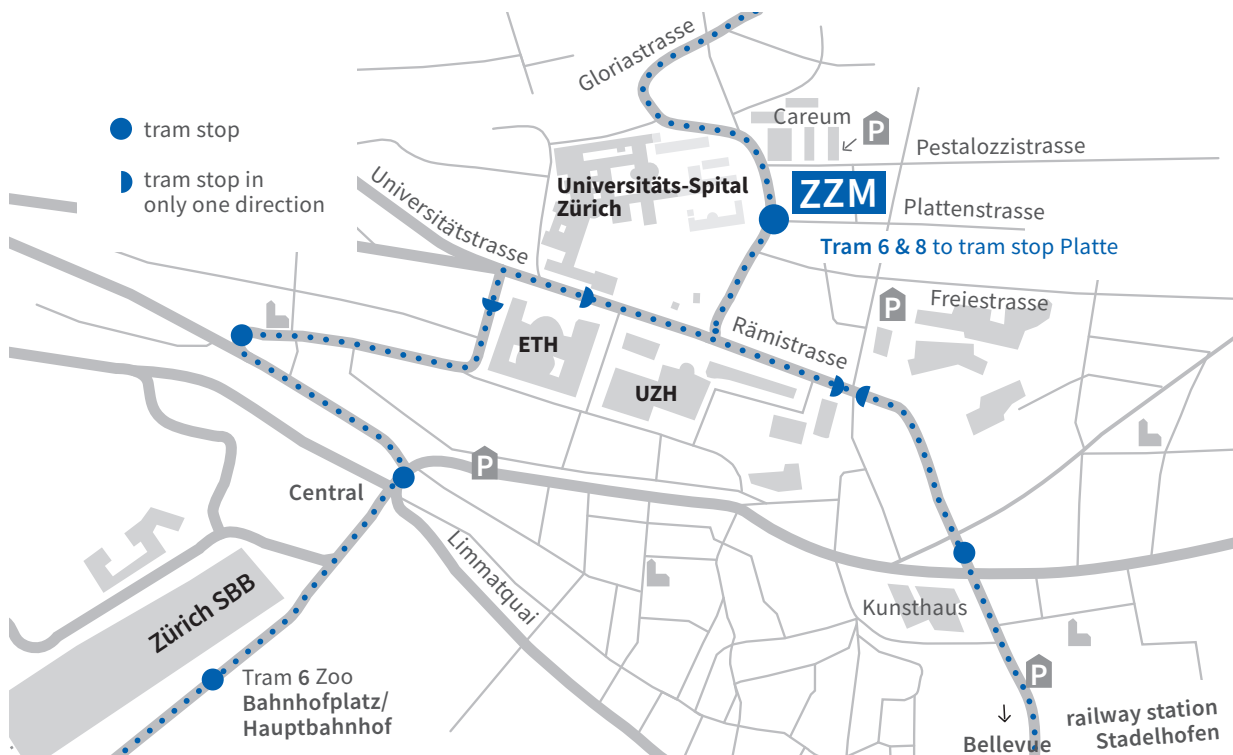

Directions

The Center for Dental Medicine (ZZM) is easily accessible by tram.
Journey by tram from Zurich main railway station takes about 15 minutes.

Travelling from Zurich main railway station

Tram No. 6 (direction “Zoo”) leaving from tram stop “**Bahnhofplatz/Hauptbahnhof**” or “Central”.

Travelling from “Enge” or “Stadelhofen” railway stations

Tram No. 8 (direction “Kirche Fluntern/Zoo”) leaving from “Bahnhof Enge” or “Bellevue” respectively.

The Center for Dental Medicine (ZZM) is situated opposite the tram stop “Platte”.

Access is via Gloriamstrasse.

3 “Careum” parking garage

The Careum parking garage is located at the Center for Dental Medicine.

Access is via Pestalozzistrasse.

<https://careum.ch/en/about-us/locations/zurich>

4 “Rämibühl” parking garage

The Center for Dental Medicine is just a few minutes’ walk from the parking garage at the Rämibühl Cantonal School.

Access is via Zürichbergstrasse

<https://www.parking.ch/en/parkings/zuerich/parkhaus-raemibuehl>